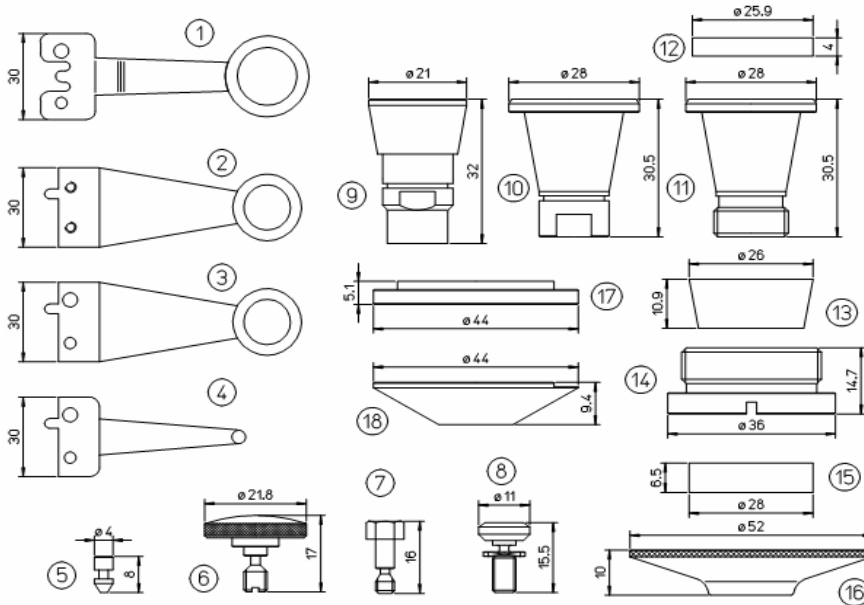

1	3-01897 17	BYSTRONIC® NOZZLE Ø 1.75
	3-01898 20	BYSTRONIC® NOZZLE Ø 2.0
	3-01899 H10	BYSTRONIC® NOZZLE Ø 1.0 HD
	3-01900 H12	BYSTRONIC® NOZZLE Ø 1.25 HD
	3-01901 H15	BYSTRONIC® NOZZLE Ø 1.5 HD
	3-01902 H17	BYSTRONIC® NOZZLE Ø 1.75 HD
	3-01903 H20	BYSTRONIC® NOZZLE Ø 2.0 HD
2	3-04273 K08	BYSTRONIC® NOZZLE Ø 0.8
	3-01905 K10	BYSTRONIC® NOZZLE Ø 1.0
	3-01906 K12	BYSTRONIC® NOZZLE Ø 1.25
	3-01907 K15	BYSTRONIC® NOZZLE Ø 1.5
	3-01908 K17	BYSTRONIC® NOZZLE Ø 1.75
	3-01909 K20	BYSTRONIC® NOZZLE Ø 2.0
	3-01910 HK10	BYSTRONIC® NOZZLE Ø 1.0 HD
	3-01911 HK12	BYSTRONIC® NOZZLE Ø 1.25 HD
	3-01912 HK15	BYSTRONIC® NOZZLE Ø 1.5 HD
	3-01913 HK17	BYSTRONIC® NOZZLE Ø 1.75 HD
	3-01914 HK20	BYSTRONIC® NOZZLE Ø 2.0 HD

Picture #	Part Number	DESCRIPTION
1	3-05530	BYSTRONIC® SCANNER
2		BYSTRONIC® SCANNER
3	2-02015	BYSTRONIC® SCANNER
4	2-02016	BYSTRONIC® BALL SCANNER
5	4-03137	BYSTRONIC® PIN
6	4-03136	BYSTRONIC® KNURLED SCREW - BRASS
7	4-00324	BYSTRONIC® KNURLED SCREW
8	3-09001	BYSTRONIC® SCREW FOR CROSS-JET
9	3-02291	BYSTRONIC® NOZZLE BODY
10	3-05497	BYSTRONIC® COPPER NOZZLE BODY
11	2-08701	BYSTRONIC® NOZZLE BODY
12	4-01642	BYSTRONIC® CERAMIC INSULATING DISC
	4-01642	BYSTRONIC® CERAMIC INSULATING DISC NEW VERSION
13	4-01959	BYSTRONIC® CERAMIC CONE
	4-01959	BYSTRONIC® CERAMIC CONE - NEW VERSION